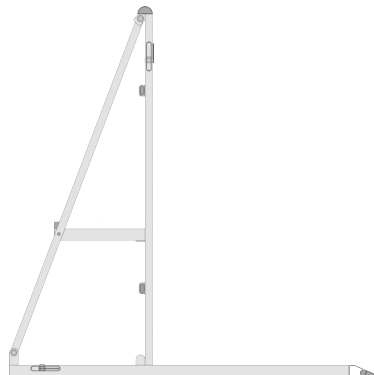

## TECHNICAL DATA

MODEL NO	GE-BS
SIZE	1000X1200X1198(H)MM
WALL THICKNESS	3MM
FLOOR THICKNESS	3MM
FOLDED SIZE	1000X1200X85(H)MM
MATERIAL	EN AW 6082 T6
WEIGHT	35KG
CAPACITY	600KG ON FRONT BOARD 250KG ON BACK STEP

## BARRIER-STRAIGHT

Straight Crowd Barriers are used at sports events, political rallies, parades, demonstrations, and outdoor and indoor performances. They can be connected together quickly by bolt and barrier lock under many different ground situations. They fold flat after use and can be stacked on trolley for easy transport and storage.

铝合金直展防暴栏适用于很多不同的场合其中包括体育活动、集会、游行以及户外和室内表演。为了适应不同的地面状况，它有锁螺丝和防暴栏锁两种连接方式；折叠后可以置于推车内存储和运输，节省空间。

| 1198 \ 1200 - 1000

## BARRIER-CORNER

Corner Barrier can be used with other models to meet any environment requirements. It folds flat after use and can be stacked on trolley for easy transport and storage.

铝合金防暴栏转角能够和直展及其他型号的防暴栏搭配使用以适应不同场地的需求，折叠后可以置于推车内存储和运输，节省空间。