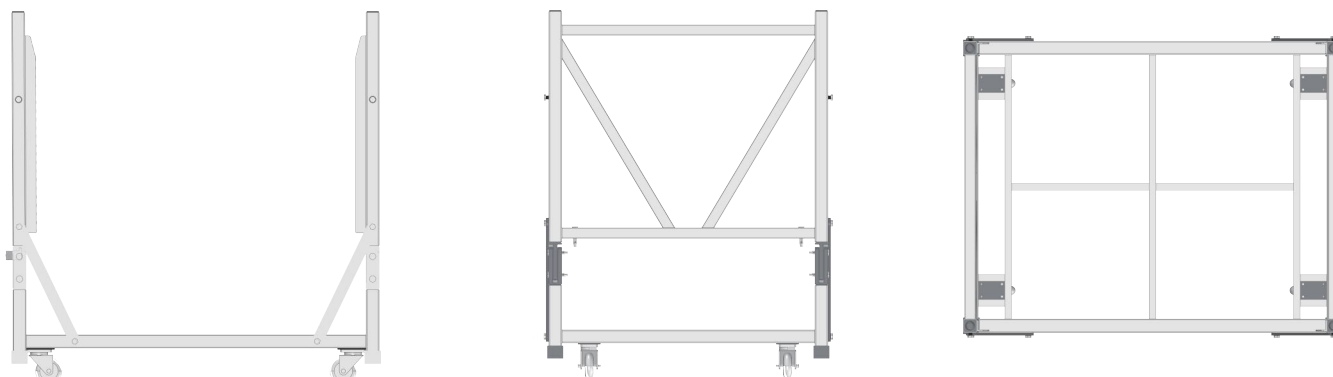

BARRIER-TROLLEY

A quality aluminum trolley has been developed to hold 10 folded standard crowd barriers. Crowd barriers folded flat and piled are easily stored and transported in the trolley.

铝合金防暴栏推车能够折叠和堆叠便于存储和运输，一件可以装载10个折叠后的防暴栏。