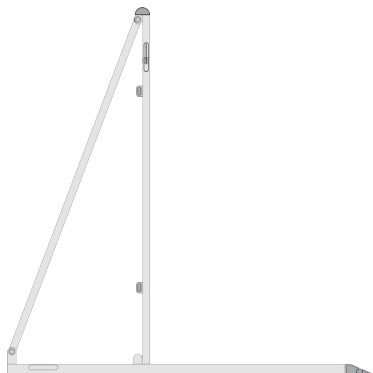

## BARRIER-STRAIGHT

Straight Crowd Barriers are used at sports events, political rallies, parades, demonstrations, and outdoor and indoor performances. They can be connected together quickly by bolt and barrier lock under many different ground situations. They fold flat after use and can be stacked on trolley for easy transport and storage.

铝合金直展防暴栏适用于很多不同的场合其中包括体育活动、集会、游行以及户外和室内表演。为了适应不同的地面状况，它有锁螺丝和防暴栏锁两种连接方式；折叠后可以置于推车内存储和运输，节省空间。

| 1198 \ 1200 - 1000

## TECHNICAL DATA

MODEL NO	GE-VBC
SIZE	1000X1200X1198(H)MM
WALL THICKNESS	3MM
FLOOR THICKNESS	3MM
FOLDED SIZE	1000X1200X85(H)MM
MATERIAL	EN AW 6082 T6
WEIGHT	33KG
CAPACITY	600KG ON FRONT BOARD

## BARRIER-CORNER

Corner Barrier can be used with other models to meet any environment requirements. It folds flat after use and can be stacked on trolley for easy transport and storage.

铝合金防暴栏转角能够和直展及其他型号的防暴栏搭配使用以适应不同场地的需求，折叠后可以置于推车内存储和运输，节省空间。