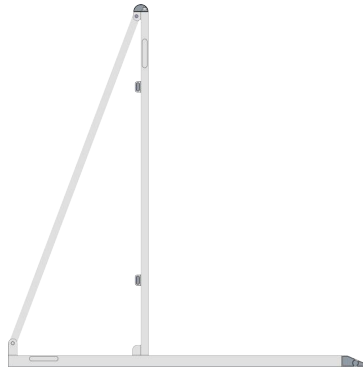

BARRIER-CABLE CROSS GATE

Cable Cross Gate Barrier can not only hold cables for a safe way of laying and protecting cables, hoses and duct, but also provide an easy access at the same time. They fold flat after use and can be stacked on trolley for easy transport and storage.

防暴栏过线门能够在活动场地较大或阻隔距离较远时方便工作人员或者观众进出场地，同时也能灵活地铺设和保护电缆。同样地，其在折叠后可以置于推车内存储和运输。