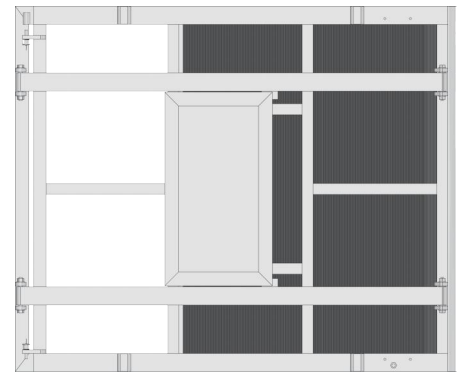

BARRIER-STRAIGHT

Straight Crowd Barriers are used at sports events, political rallies, parades, demonstrations, and outdoor and indoor performances. They can be connected together quickly by bolt and barrier lock under many different ground situations. They fold flat after use and can be stacked on trolley for easy transport and storage.

铝合金直展防暴栏适用于很多不同的场合其中包括体育活动、集会、游行以及户外和室内表演。为了适应不同的地面状况，它有锁螺丝和防暴栏锁两种连接方式；折叠后可以置于推车内存储和运输，节省空间。