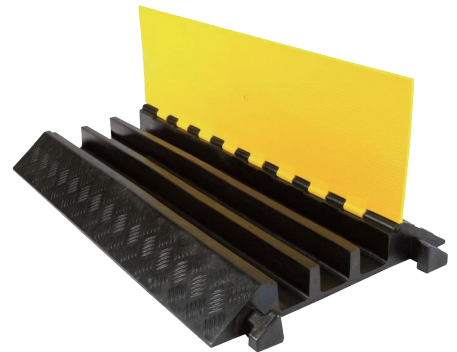

2 CHANNELS CABLE RAMP

MODEL NO	GEERC2Y
SIZE	Outer - 900x250x50(H)mm; Channel - 30x25mm
WEIGHT	8kg
MATERIAL	Rubber & PVC
HARDNESS	HD75
COLOR	Base Black/Cover Yellow

3 CHANNELS CABLE RAMP

MODEL NO	GEERC3Y
SIZE	Outer - 900x500x75(H)mm; Channel - 40x30mm
WEIGHT	11kg
MATERIAL	Rubber & PVC
HARDNESS	HD75
COLOR	Base Black/Cover Yellow

4 CHANNELS CABLE RAMP

MODEL NO	GEERC4Y
SIZE	Outer - 900x600x158(H)mm; Channel - 40x30mm
WEIGHT	15kg
MATERIAL	Rubber & PVC
HARDNESS	HD75
COLOR	Base Black/Cover Yellow

5 CHANNELS CABLE RAMP

MODEL NO	GEERC5Y
SIZE	Outer - 900x500x50(H)mm; Channel - 40x30mm
WEIGHT	16kg
MATERIAL	Rubber & PVC
HARDNESS	HD75
COLOR	Base Black/Cover Yellow