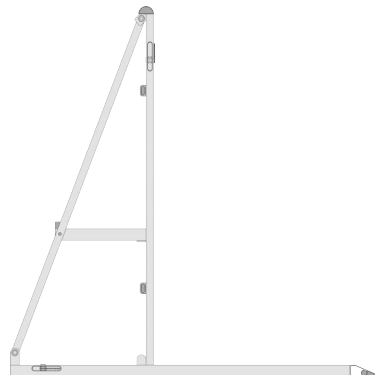

TECHNICAL DATA

MODEL NO	GE-BS
SIZE	1000X1200X1200(H)MM
WALL THICKNESS	3MM
FLOOR THICKNESS	3MM
FOLDED SIZE	1000X1200X85(H)MM
MATERIAL	EN AW 6082 T6
WEIGHT	35KG
CAPACITY	600KG ON FRONT BOARD 250KG ON BACK STEP

BARRIER-STRAIGHT

Straight Crowd Barriers are used at sports events, political rallies, parades, demonstrations, and outdoor and indoor performances. They can be connected together quickly by bolt and barrier lock under many different ground situations. They fold flat after use and can be stacked on trolley for easy transport and storage.

铝合金直展防暴栏适用于很多不同的场合其中包括体育活动、集会、游行以及户外和室内表演。为了适应不同的地面状况，它有锁螺丝和防暴栏锁两种连接方式；折叠后可以置于推车内存储和运输，节省空间。

| 1198 \ 1200 - 1000

TECHNICAL DATA

MODEL NO	GE-VBC
SIZE	1000X1200X1200(H)MM
WALL THICKNESS	3MM
FLOOR THICKNESS	3MM
FOLDED SIZE	1000X1200X85(H)MM
MATERIAL	EN AW 6082 T6
WEIGHT	33KG
CAPACITY	600KG ON FRONT BOARD

BARRIER-CORNER

Corner Barrier can be used with other models to meet any environment requirements. It folds flat after use and can be stacked on trolley for easy transport and storage.

铝合金防暴栏转角能够和直展及其他型号的防暴栏搭配使用以适应不同场地的需求，折叠后可以置于推车内存储和运输，节省空间。