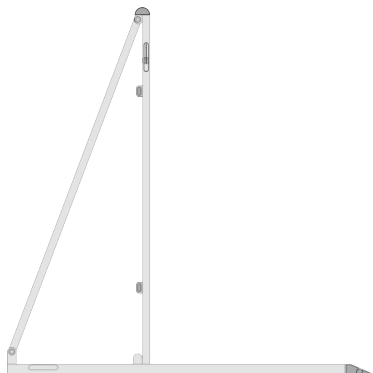

BARRIER-STRAIGHT

Straight Crowd Barriers are used at sports events, political rallies, parades, demonstrations, and outdoor and indoor performances. They can be connected together quickly by bolt and barrier lock under many different ground situations. They fold flat after use and can be stacked on trolley for easy transport and storage.

铝合金直展防暴栏适用于很多不同的场合其中包括体育活动、集会、游行以及户外和室内表演。为了适应不同的地面状况，它有锁螺丝和防暴栏锁两种连接方式；折叠后可以置于推车内存储和运输，节省空间。

| 1198 \ 1200 - 1000

TECHNICAL DATA

MODEL NO	GE-VBC
SIZE	1000X1200X1200(H)MM
WALL THICKNESS	3MM
FLOOR THICKNESS	3MM
FOLDED SIZE	1000X1200X85(H)MM
MATERIAL	EN AW 6082 T6
WEIGHT	33KG
CAPACITY	600KG ON FRONT BOARD

BARRIER-CORNER

Corner Barrier can be used with other models to meet any environment requirements. It folds flat after use and can be stacked on trolley for easy transport and storage.

铝合金防暴栏转角能够和直展及其他型号的防暴栏搭配使用以适应不同场地的需求，折叠后可以置于推车内存储和运输，节省空间。

BARRIER-CABLE CROSS

Cable Cross Barrier can hold cables for a safe way of laying and protecting cables, hoses and ducts. All profiles have soft, rounded edges for maximum comfort. They fold flat after use and can be stacked on trolley for easy transport and storage.