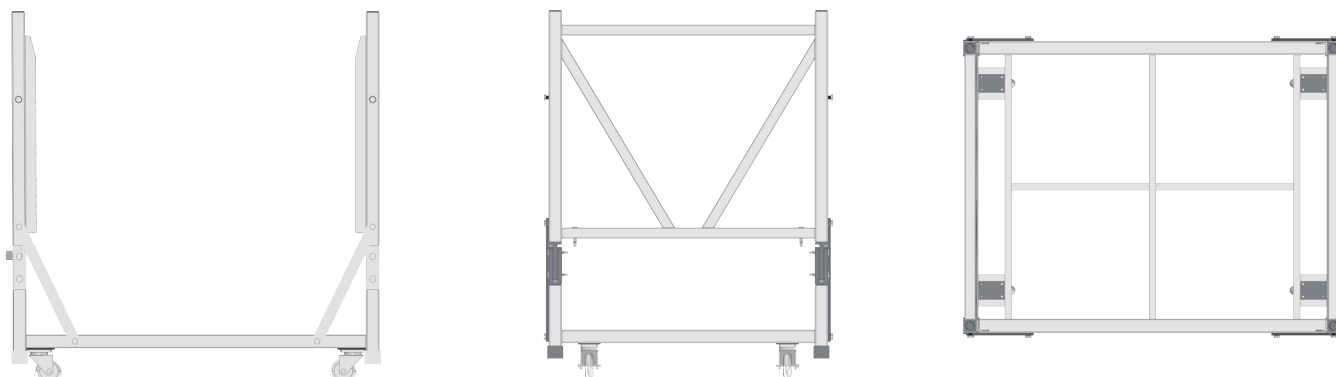

BARRIER-TROLLEY

A quality aluminum trolley has been developed to hold 10 folded standard crowd barriers. Crowd barriers folded flat and piled are easily stored and transported in the trolley.

铝合金防暴栏推车能够折叠和堆叠便于存储和运输，一件可以装载10个折叠后的防暴栏。