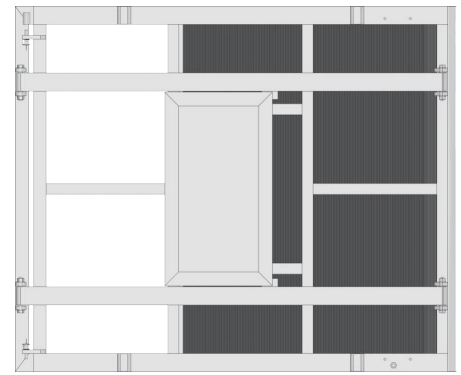

TECHNICAL DATA

MODEL NO	GE-BS
SIZE	1000X1200X1200(H)MM
WALL THICKNESS	3MM
FLOOR THICKNESS	3MM
FOLDED SIZE	1000X1200X85(H)MM
MATERIAL	EN AW 6082 T6
WEIGHT	35KG
CAPACITY	600KG ON FRONT BOARD 250KG ON BACK STEP

BARRIER-STRAIGHT

Straight Crowd Barriers are used at sports events, political rallies, parades, demonstrations, and outdoor and indoor performances. They can be connected together quickly by bolt and barrier lock under many different ground situations. They fold flat after use and can be stacked on trolley for easy transport and storage.

铝合金直展防暴栏适用于很多不同的场合其中包括体育活动、集会、游行以及户外和室内表演。为了适应不同的地面状况，它有锁螺丝和防暴栏锁两种连接方式；折叠后可以置于推车内存储和运输，节省空间。

| 1198 \ 1200 - 1000

TECHNICAL DATA

MODEL NO	GE-VBC
SIZE	1000X1200X1200(H)MM
WALL THICKNESS	3MM
FLOOR THICKNESS	3MM
FOLDED SIZE	1000X1200X85(H)MM
MATERIAL	EN AW 6082 T6
WEIGHT	33KG
CAPACITY	600KG ON FRONT BOARD

BARRIER-CORNER

Corner Barrier can be used with other models to meet any environment requirements. It folds flat after use and can be stacked on trolley for easy transport and storage.

铝合金防暴栏转角能够和直展及其他型号的防暴栏搭配使用以适应不同场地的需求，折叠后可以置于推车内存储和运输，节省空间。