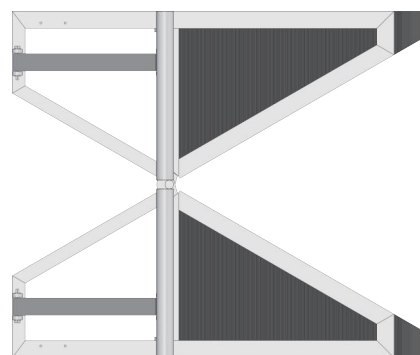

BARRIER-STRAIGHT

Straight Crowd Barriers are used at sports events, political rallies, parades, demonstrations, and outdoor and indoor performances. They can be connected together quickly by bolt and barrier lock under many different ground situations. They fold flat after use and can be stacked on trolley for easy transport and storage.

铝合金直展防暴栏适用于很多不同的场合其中包括体育活动、集会、游行以及户外和室内表演。为了适应不同的地面状况，它有锁螺丝和防暴栏锁两种连接方式；折叠后可以置于推车内存储和运输，节省空间。

| 1198 \ 1200 - 1000

TECHNICAL DATA

MODEL NO	GE-VBC
SIZE	1000X1200X1200(H)MM
WALL THICKNESS	3MM
FLOOR THICKNESS	3MM
FOLDED SIZE	1000X1200X85(H)MM
MATERIAL	EN AW 6082 T6
WEIGHT	33KG
CAPACITY	600KG ON FRONT BOARD

BARRIER-CORNER

Corner Barrier can be used with other models to meet any environment requirements. It folds flat after use and can be stacked on trolley for easy transport and storage.

铝合金防暴栏转角能够和直展及其他型号的防暴栏搭配使用以适应不同场地的需求，折叠后可以置于推车内存储和运输，节省空间。

| 1198 \ 1200 - 1000

TECHNICAL DATA

MODEL NO	GE-BG
SIZE	1000X1200X1200(H)MM
WALL THICKNESS	3MM
FLOOR THICKNESS	3MM
FOLDED SIZE	1000X1200X85(H)MM
MATERIAL	EN AW 6082 T6
WEIGHT	35KG
CAPACITY	600KG ON FRONT BOARD