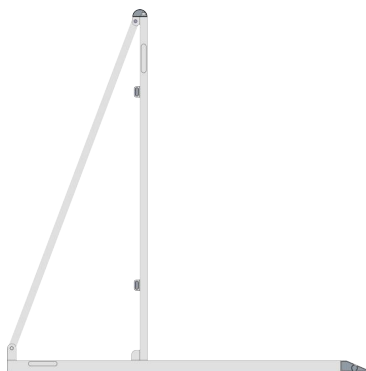

BARRIER-CABLE CROSS GATE

Cable Cross Gate Barrier can not only hold cables for a safe way of laying and protecting cables, hoses and duct, but also provide an easy access at the same time. They fold flat after use and can be stacked on trolley for easy transport and storage.

防暴栏过线门能够在活动场地较大或阻隔距离较远时方便工作人员或者观众进出场地，同时也能灵活地铺设和保护电缆。同样地，其在折叠后可以置于推车内存储和运输。